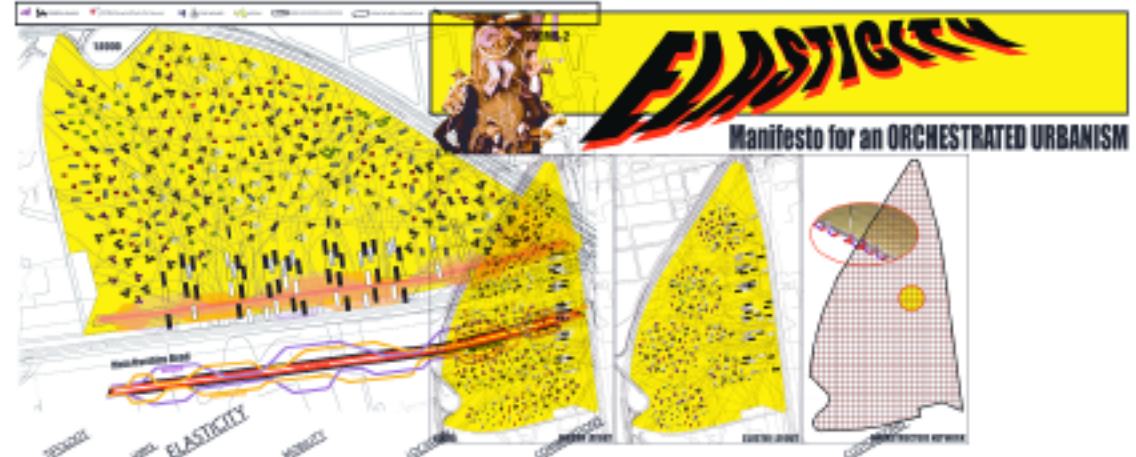

AVATAR ARCH./ PETER LANG

Florence, I

elasticity.
Manifesto for an Orchestrated Urbanism

Authors: Nicola Santini, Pier Paolo Taddei, Peter Lang, Michele Salvi, Eleonora Caudai, Diana Lombardi, Giulia Mancini, 2004
elasticity is a highly elastic spatial and architectural urban infrastructure designed to support flexible living systems in adapting to short and long term requirements. elasticity can be seen as an orchestrated urban system in which competing and inter-related city rhythms keep the architectural urban infrastructure in continuous transformation and movement.

These movements include: alternating traffic cycles, advancing and retreating commercial infrastructures, multiple use recreational and leisure activity spaces; short, medium, and long term residential living cycles and time-share activities. Play cycles determine the rhythmic patterns for the entire system. The Site - 3 Housing Site Proposals: 1) Cluster Layout; 2) Ribbon Layout; 3) Diffused Layout. AMPOSTA has become the experimental locus for the first elasticity, a large-scale proposal for an alternative suburban-peripheral lifestyle in a park environment. The increasingly popular global trend for people to move to the green suburbs from the city centers has by and large been ignored by architects, who see the

The Periodic Table: The Periodic Table is a general chart that describes the rhythmic movements of this novel form of orchestrated urbanism according to different life cycles, to promote customization and individualization as well as recycling back into the system.